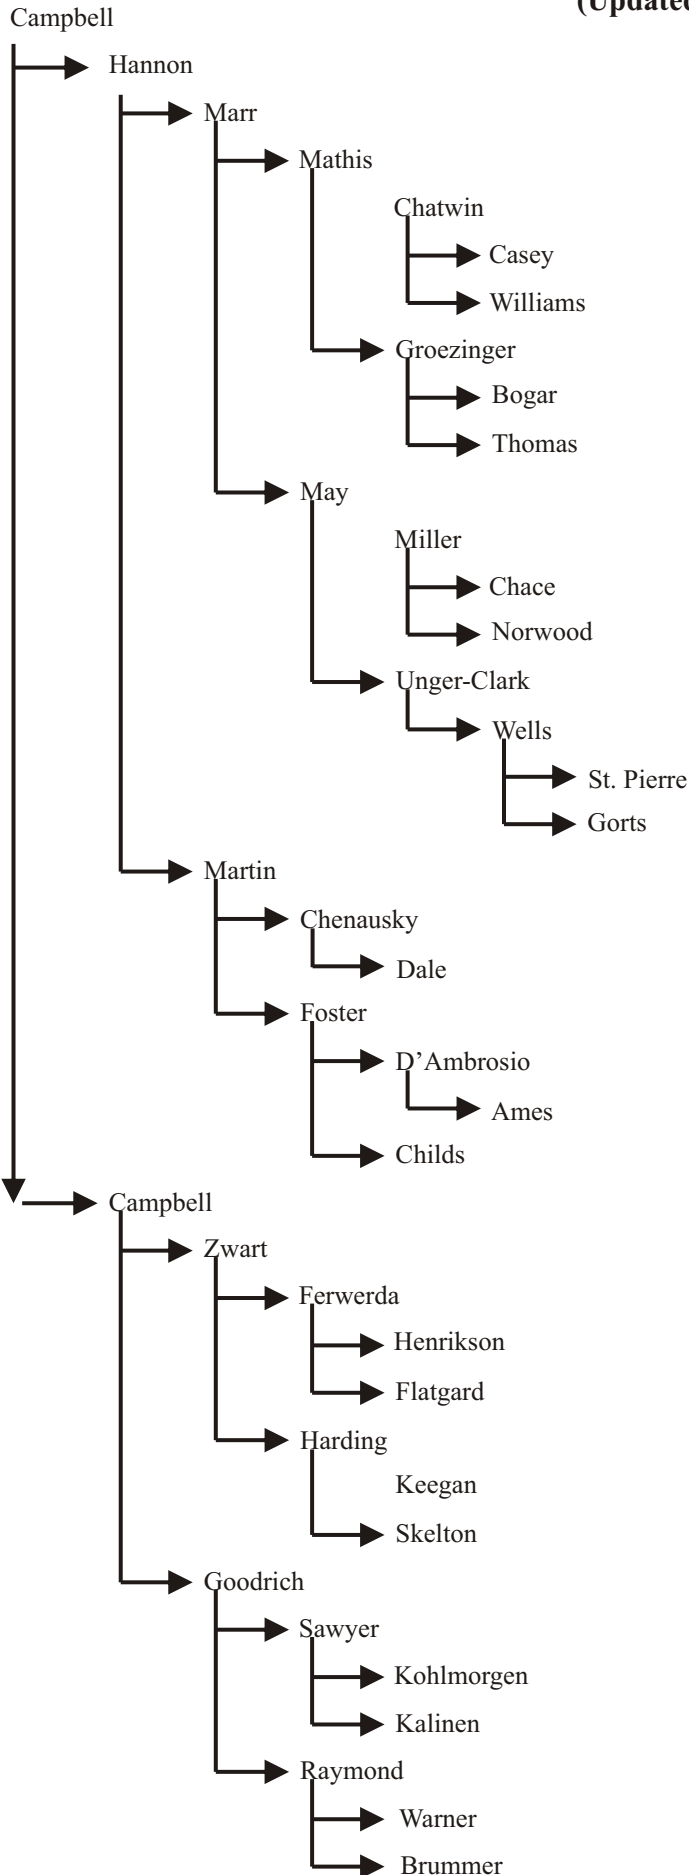

# Rindge Congregational Church Prayer Chain

(Updated January 2008)

Please note: The procedure for the prayer list has changed. Simply follow the arrows from your name and call those people. You no longer have to keep calling until you reach a live person. If you get an answering machine, just leave a message. Please pass along the call when you check your messages. Thanks for your efforts! Please call Sue Campbell 899-2705 with questions or problems