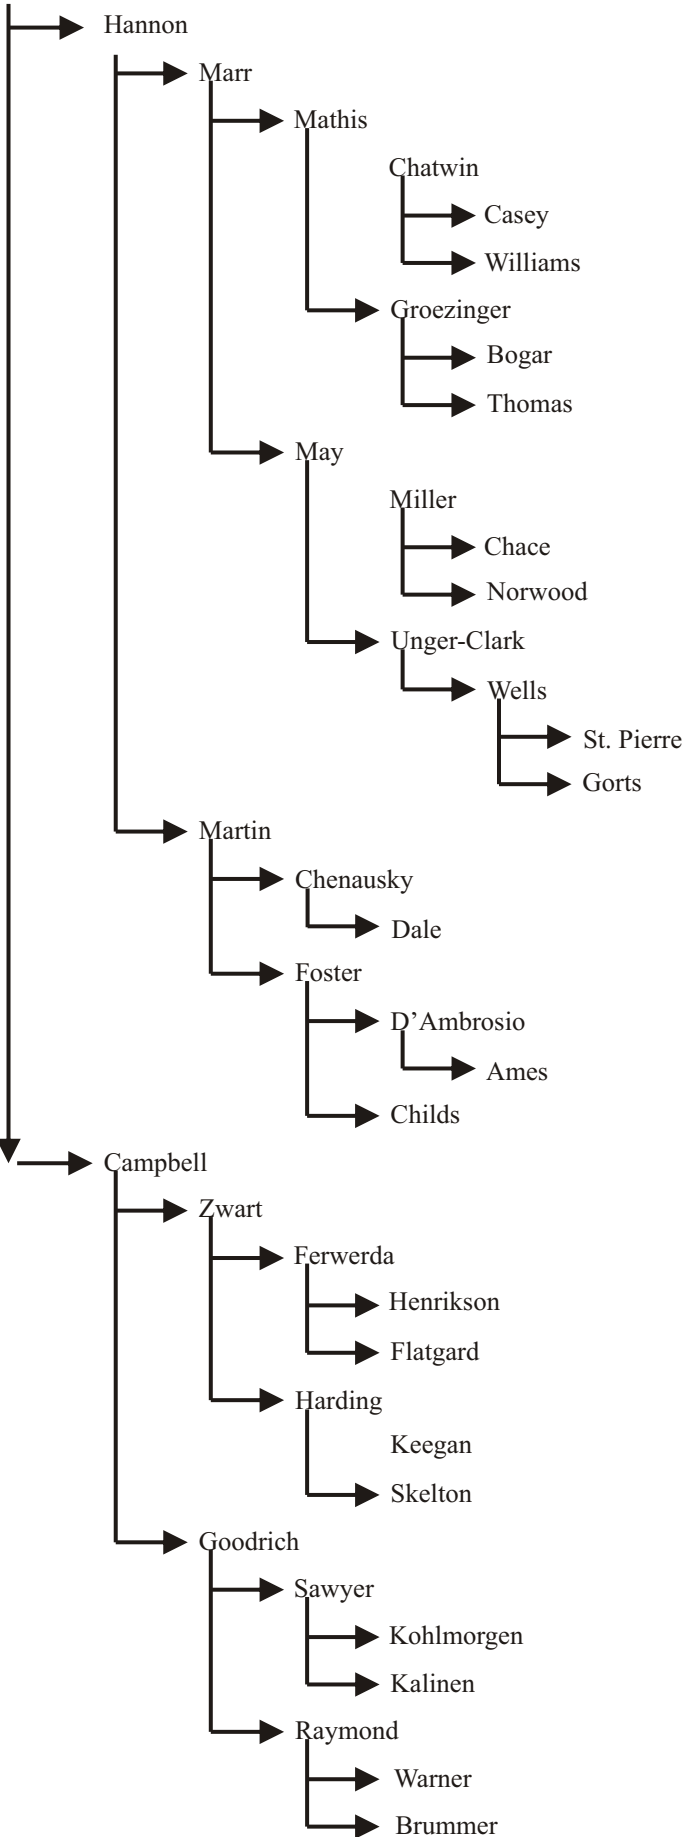

# Rindge Congregational Church Prayer Chain

(Updated January 2008)

Melhorn

Please note: The procedure for the prayer list has changed. Simply follow the arrows from your name and call those people. You no longer have to keep calling until you reach a live person. If you get an answering machine, just leave a message. Please pass along the call when you check your messages. Thanks for your efforts! Please call Jim Melhorn 899-2268 with questions or problems